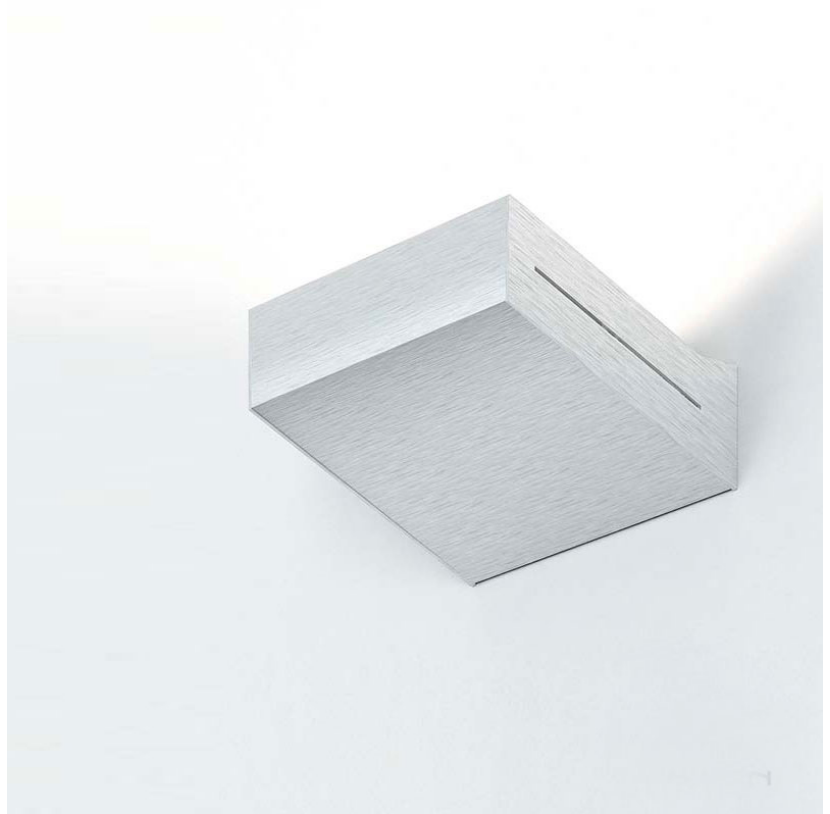

Series: Neva
 Brand: Milan
 Division: Design
 Mounting Type: Surface
 Mounting Location: Wall
 Subcategory: Uplight

PHYSICAL

Shape: Rectangle
 Length (mm): 128
 Length (in): 5 1/16
 Height (mm): 85
 Height (in): 3 3/8
 Extension (mm): 117
 Extension (in): 4 5/8
 Light Distribution: Direct / Indirect
 Weight (kg): 1.4
 Weight (lbs): 3
 Fixture Finish: SST
 Fixture Material: Metal

108mm 4 1/4"

108mm 4 1/4"

J-Box cover plate
Included

128mm 5 1/16"

85mm 3 3/8"

117mm 4 5/8"

NEVA SURFACE

D93165

PROJECT
TYPE
NOTES
QUANTITY
DATE

GENERAL

Series: Neva
 Brand: Milan
 Division: Design
 Mounting Type: Surface
 Mounting Location: Wall
 Subcategory: Uplight

PHYSICAL

Shape: Rectangle
 Length (mm): 128
 Length (in): 5 1/16
 Height (mm): 85
 Height (in): 3 3/8
 Extension (mm): 117
 Extension (in): 4 5/8
 Light Distribution: Direct / Indirect
 Weight (kg): 1.4
 Weight (lbs): 3
 Fixture Finish: WHI
 Fixture Material: Metal

PROJECT	
TYPE	
NOTES	
QUANTITY	
DATE	

GENERAL

Series: Neva
 Brand: Milan
 Division: Design
 Mounting Type: Surface
 Mounting Location: Wall
 Subcategory: Uplight

PHYSICAL

Shape: Rectangle
 Length (mm): 253
 Length (in): 9 ¹⁵/₁₆"
 Height (mm): 85
 Height (in): 3 ³/₈"
 Extension (mm): 117
 Extension (in): 4 ⁵/₈"
 Light Distribution: Direct / Indirect
 Weight (kg): 1.8
 Weight (lbs): 4
 Fixture Finish: SST
 Fixture Material: Metal